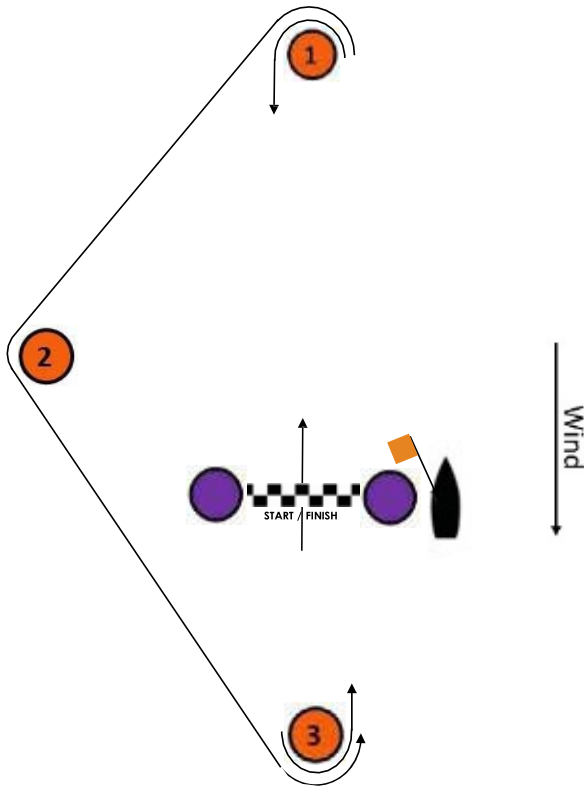

SoPYC OFF THE BEACH - BRAVO COURSES - 2024/25

Windward / Leeward / Triangular Courses

NOT TO SCALE

Class	Signal	Course
Optimist / Open Skiff	1 	Start - 1 - 2 - 3 - Finish
Optimist / Open Skiff	2 	Start - 1 - 3 - Finish
Optimist / Open Skiff	3 	Start - 1 - 3 - 1 - 3 - Finish
Optimist / Open Skiff	4 	Start - 1 - 2 - 3 - 1 - 3 - Finish

SoPYC OFF THE BEACH - BRAVO COURSES - 2024/25

Slalom Courses

NOT TO SCALE

Class	Signal	Course
Optimist / Open Skiff	5 	Start - 1 - 2 - 3 - 5s/5p - 1 - 2 - 3 - 4 - Finish