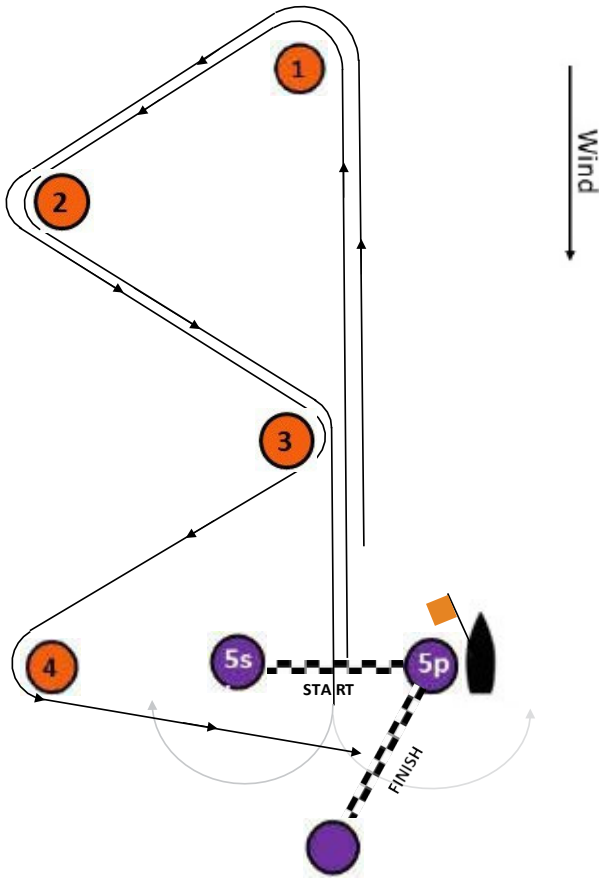

SoPYC OFF THE BEACH - BRAVO COURSES - 2024/25

Windward / Leeward / Triangular Courses

NOT TO SCALE

Class	Signal	Course
Optimist / Open Skiff	1 	Start - 1 - 2 - 3 - Finish
Optimist / Open Skiff	2 	Start - 1 - 3 - Finish
Optimist / Open Skiff	3 	Start - 1 - 3 - 1 - 3 - Finish
Optimist / Open Skiff	4 	Start - 1 - 2 - 3 - 1 - 3 - Finish

SoPYC OFF THE BEACH - BRAVO COURSES - 2024/25

Slalom Courses

NOT TO SCALE

Class	Signal	Course
Optimist / Open Skiff	5 	Start - 1 - 2 - 3 - 5s/5p - 1 - 2 - 3 - 4 - Finish